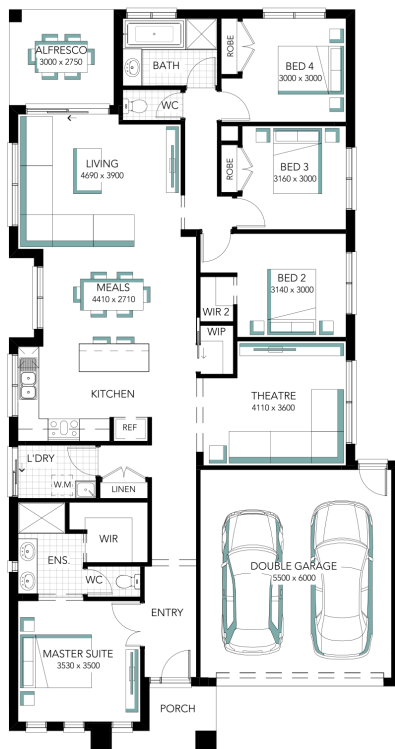

Springwood 23

ADDRESS
Lot 208 Mynard Road, Leneva Valley Estate

LOT WIDTH
14.00

LOT SIZE
729.00 m²

HOUSE SIZE
208.86 m²

Your Inclusions

Gavan Schultz
0417125724
gavan.schultz@davissandershomes.com.au